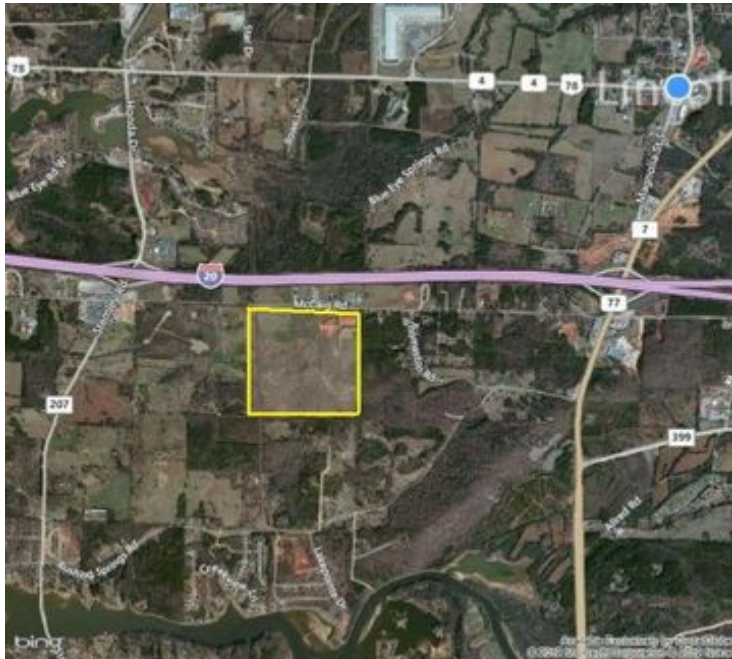

Lincoln Industrial Park
 McCaig Road
 Lincoln, Talladega County, AL, 35096

Description

160 acre tract with 115 remaining acres available. Excellent location for distribution as this site sits alongside I-20 and has two interchanges with access to the interstate.

Economic Development Contact

Calvin Miller
 Talladega County Economic Development Authority
 E: millercalv@tceda.com
 P: (256) 245 - 8332
 M: 0

Location

- **Property Name:** Lincoln Industrial Park
- **Property Type:** Site
- **Property SubType:** Industrial
- **Property Address:** McCaig Road
- **Property City:** Lincoln
- **Property State:** AL
- **Property County:** Talladega County
- **Property Zip Code:** 35096
- **Latitude:** 33.5892
- **Longitude:** -86.1493

Lincoln Industrial Park
McCaig Road
Lincoln, Talladega County, AL, 35096

Gas

- **Natural Gas Provider:** City of Childersburg
- **Natural Gas Size of Main (inches):** 6
- **Natural Gas Pressure (psi):** 6

Property Detail Link: [View Details](#)

Property Detail QR Code

Lincoln Industrial Park

McCaig Road

Lincoln, Talladega County, AL, 35096